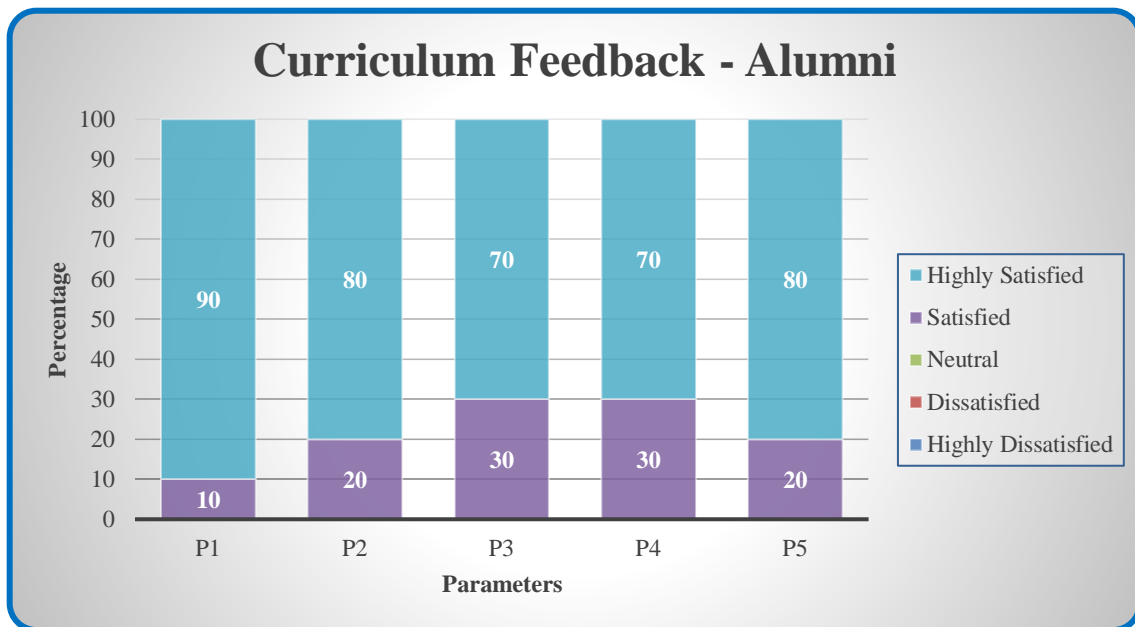

SRI RAMAKRISHNA COLLEGE OF ARTS AND SCIENCE FOR WOMEN

Affiliated to Bharathiar University, Approved by AICTE
Accredited by NAAC & An ISO Certified Institution

Academic Year 2015-2016

B.Sc Computer Science