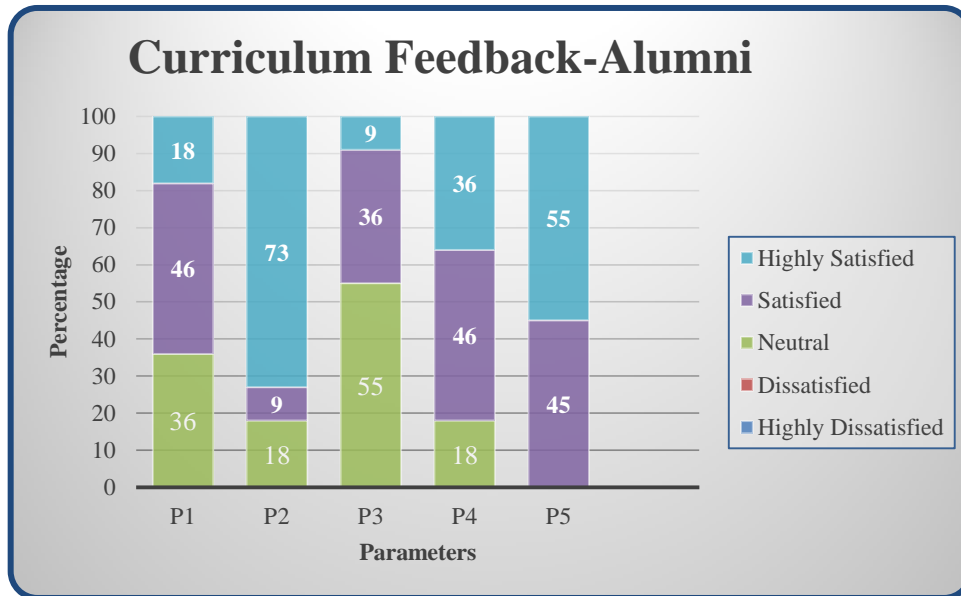

SRI RAMAKRISHNA COLLEGE OF ARTS AND SCIENCE FOR WOMEN

Affiliated to Bharathiar University, Approved by AICTE
Accredited by NAAC & An ISO Certified Institution

Academic Year 2015-2016

B.Com