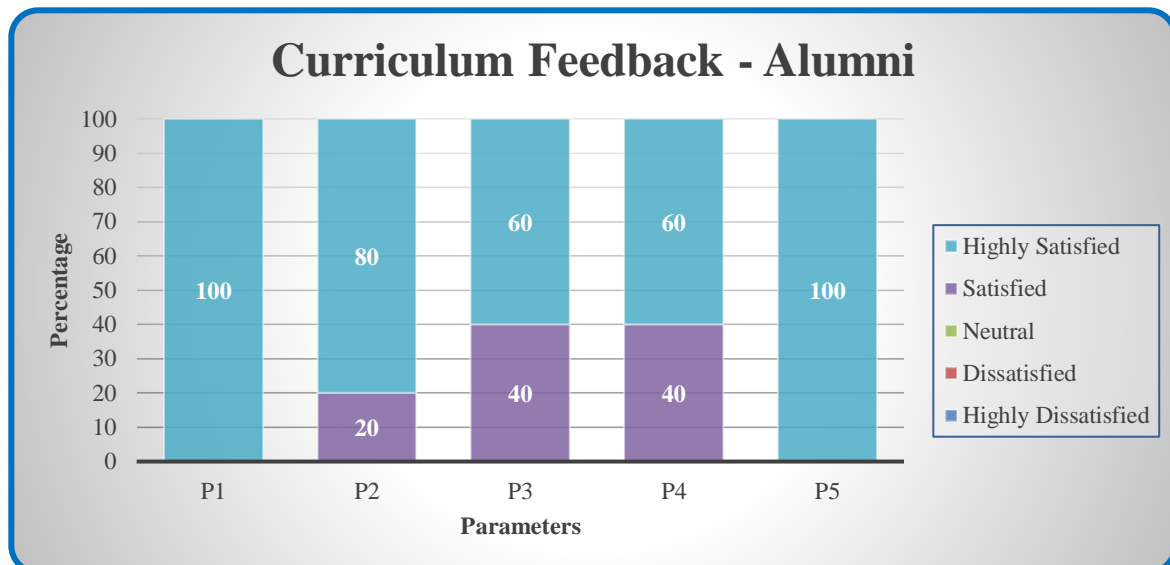

SRI RAMAKRISHNA COLLEGE OF ARTS AND SCIENCE FOR WOMEN

Affiliated to Bharathiar University, Approved by AICTE
Accredited by NAAC & An ISO Certified Institution

Academic Year 2015-2016

B.Sc Computer Science

BCA