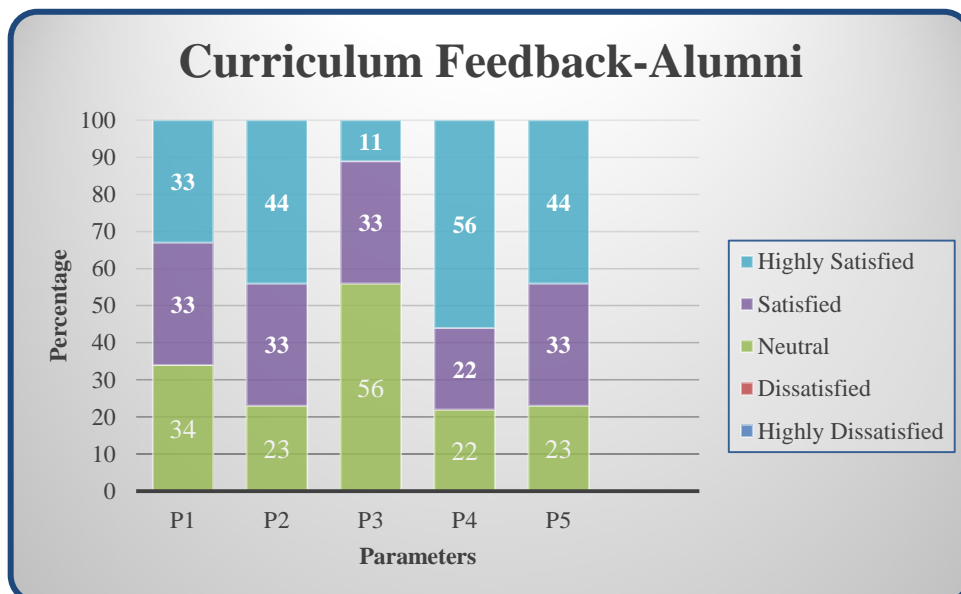

SRI RAMAKRISHNA COLLEGE OF ARTS AND SCIENCE FOR WOMEN

Affiliated to Bharathiar University, Approved by AICTE
Accredited by NAAC & An ISO Certified Institution

Academic Year 2015-2016

B.Com

M.Com(CA)