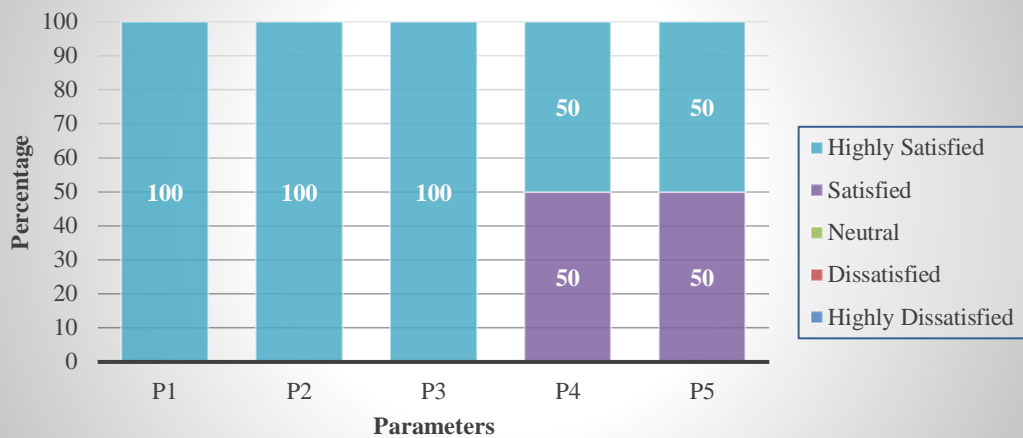

BCA

SRI RAMAKRISHNA COLLEGE OF ARTS AND SCIENCE FOR WOMEN

Affiliated to Bharathiar University, Approved by AICTE
Accredited by NAAC & An ISO Certified Institution

M.Sc Computer Science

Curriculum Feedback - Alumni