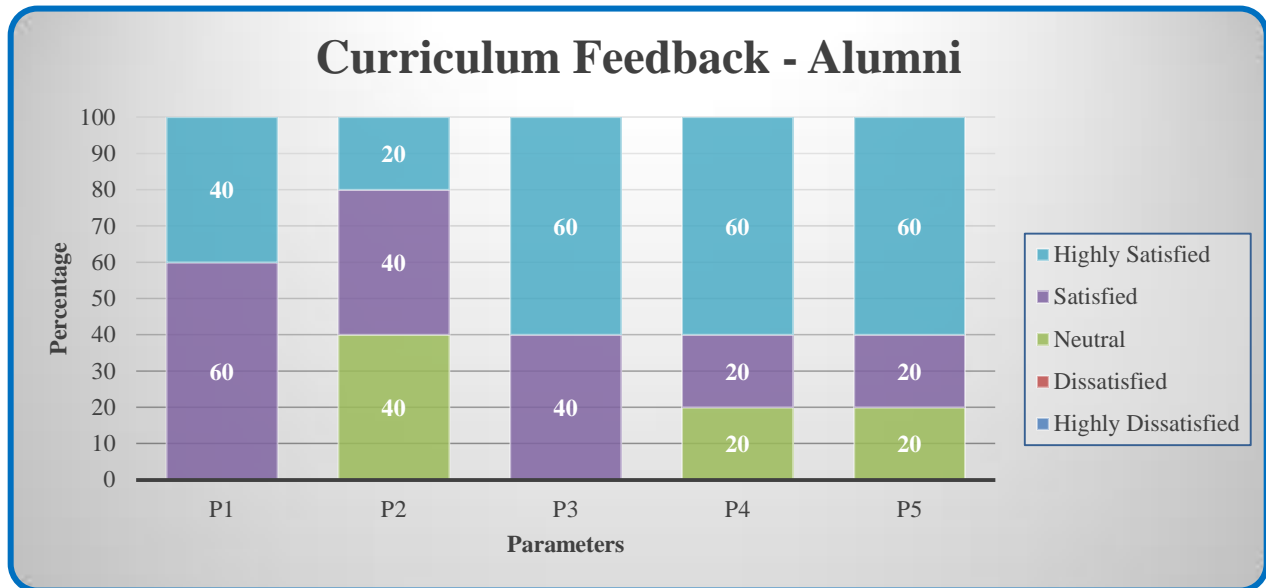

BBA - CA

BBA

**SRI RAMAKRISHNA
COLLEGE OF ARTS AND SCIENCE FOR WOMEN**

**Affiliated to Bharathiar University, Approved by AICTE
Accredited by NAAC & An ISO Certified Institution**

Department of Microbiology