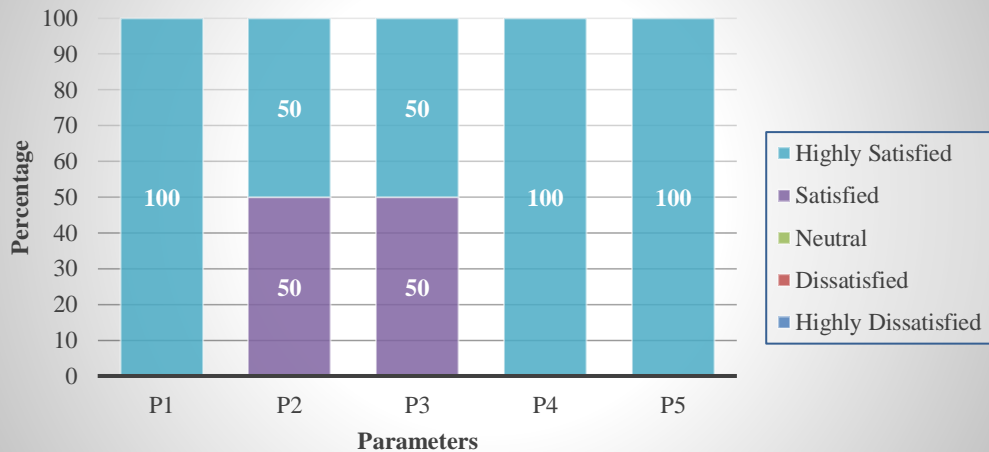

Curriculum Feedback - Alumni