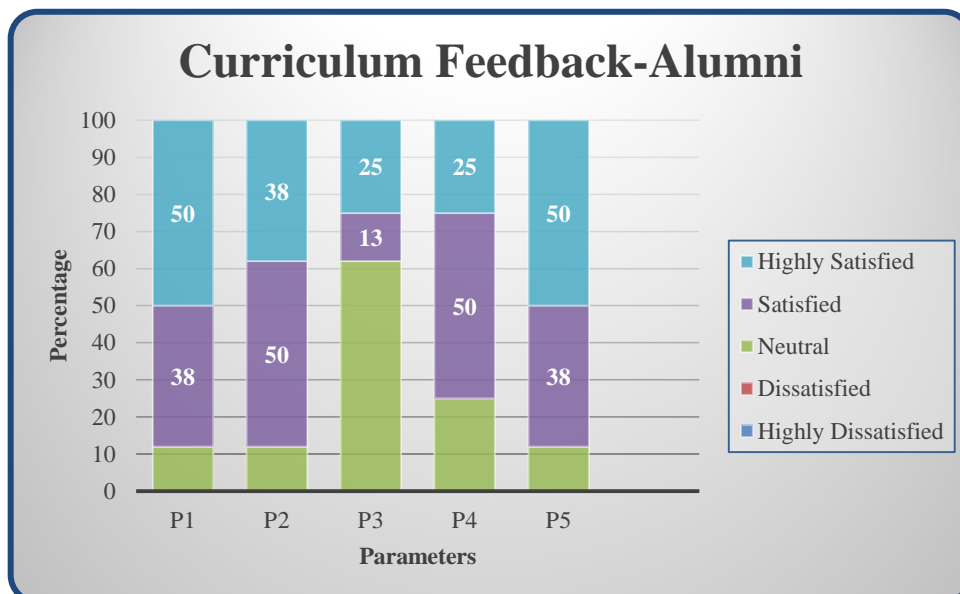

SRI RAMAKRISHNA COLLEGE OF ARTS AND SCIENCE FOR WOMEN

Affiliated to Bharathiar University, Approved by AICTE
Accredited by NAAC & An ISO Certified Institution

Academic Year 2016-2017

B.Com

M.Com(CA)