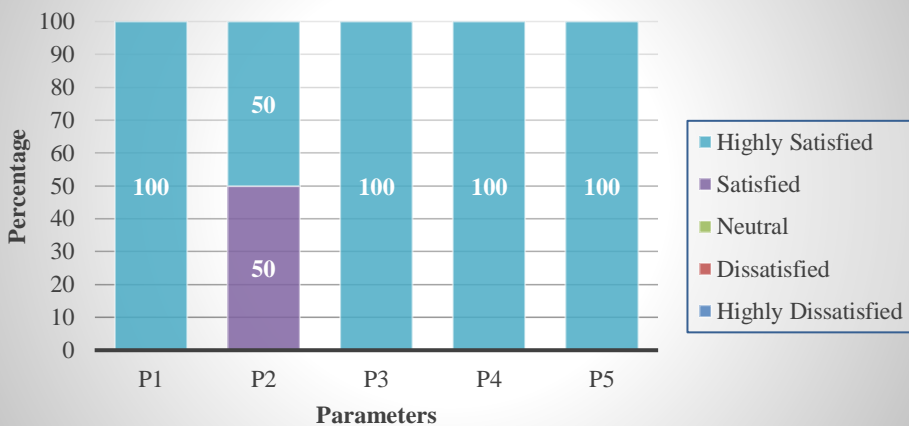

Curriculum Feedback - Alumni