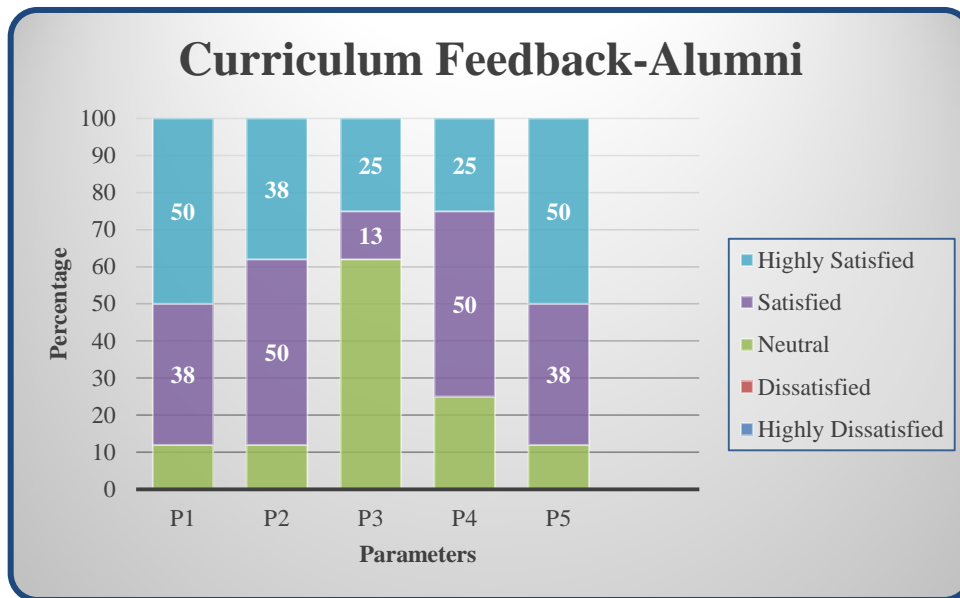

SRI RAMAKRISHNA COLLEGE OF ARTS AND SCIENCE FOR WOMEN

Affiliated to Bharathiar University, Approved by AICTE
Accredited by NAAC & An ISO Certified Institution

Academic Year 2016-2017

B.Com