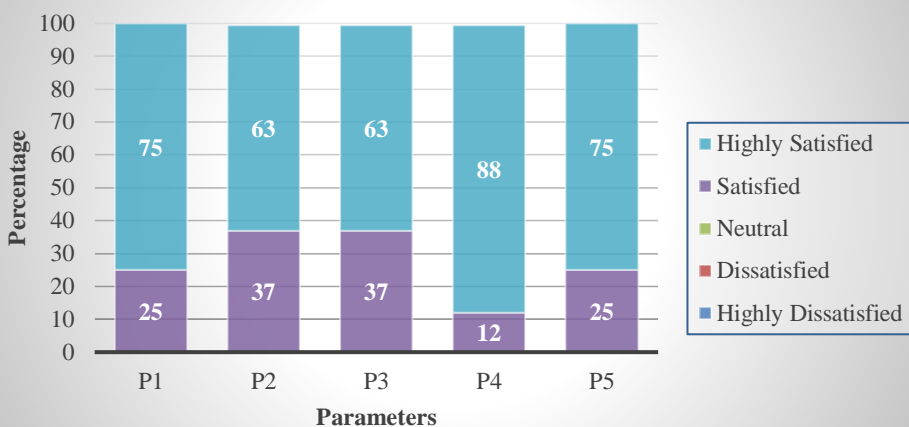

SRI RAMAKRISHNA COLLEGE OF ARTS AND SCIENCE FOR WOMEN

Affiliated to Bharathiar University, Approved by AICTE
Accredited by NAAC & An ISO Certified Institution

Academic Year – 2016-17

B.Sc Biochemistry

Curriculum Feedback - Alumni