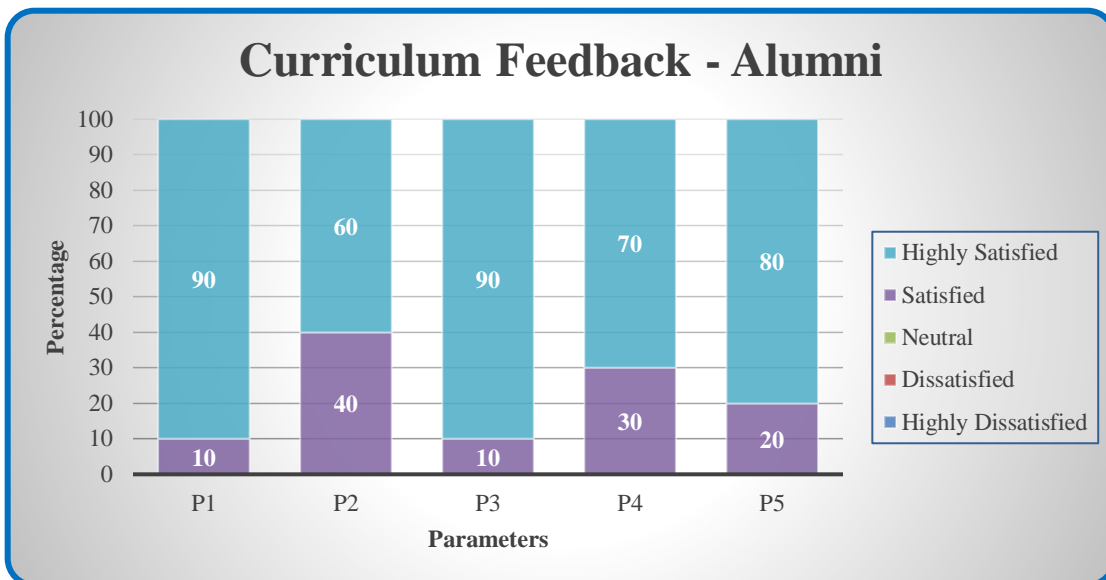

SRI RAMAKRISHNA COLLEGE OF ARTS AND SCIENCE FOR WOMEN

Affiliated to Bharathiar University, Approved by AICTE
Accredited by NAAC & An ISO Certified Institution

Academic Year 2016-2017

B.Sc Computer Science