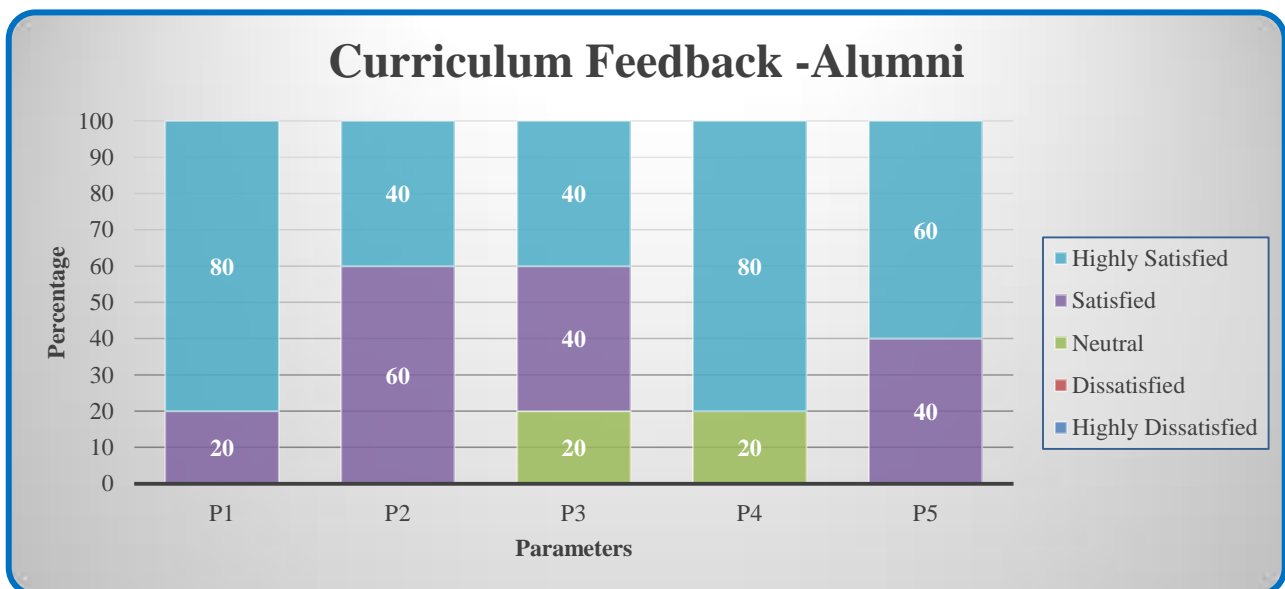

BBA - CA

BBA

**SRI RAMAKRISHNA
COLLEGE OF ARTS AND SCIENCE FOR WOMEN**

**Affiliated to Bharathiar University, Approved by AICTE
Accredited by NAAC & An ISO Certified Institution**

Department of Microbiology