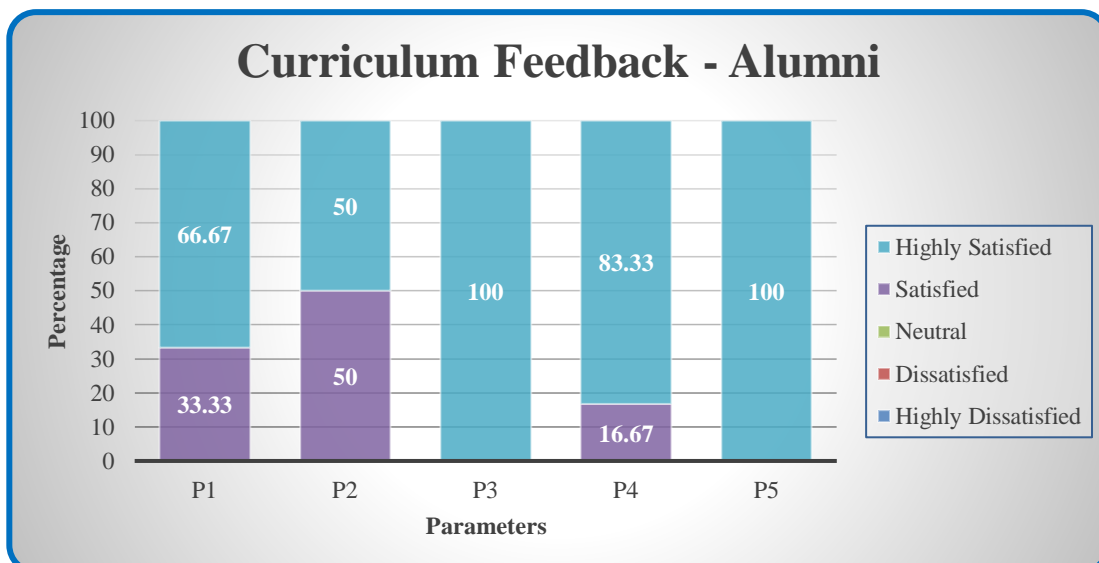

SRI RAMAKRISHNA COLLEGE OF ARTS AND SCIENCE FOR WOMEN

Affiliated to Bharathiar University, Approved by AICTE
Accredited by NAAC & An ISO Certified Institution

Academic Year 2016-2017

B.Sc Computer Science

BCA